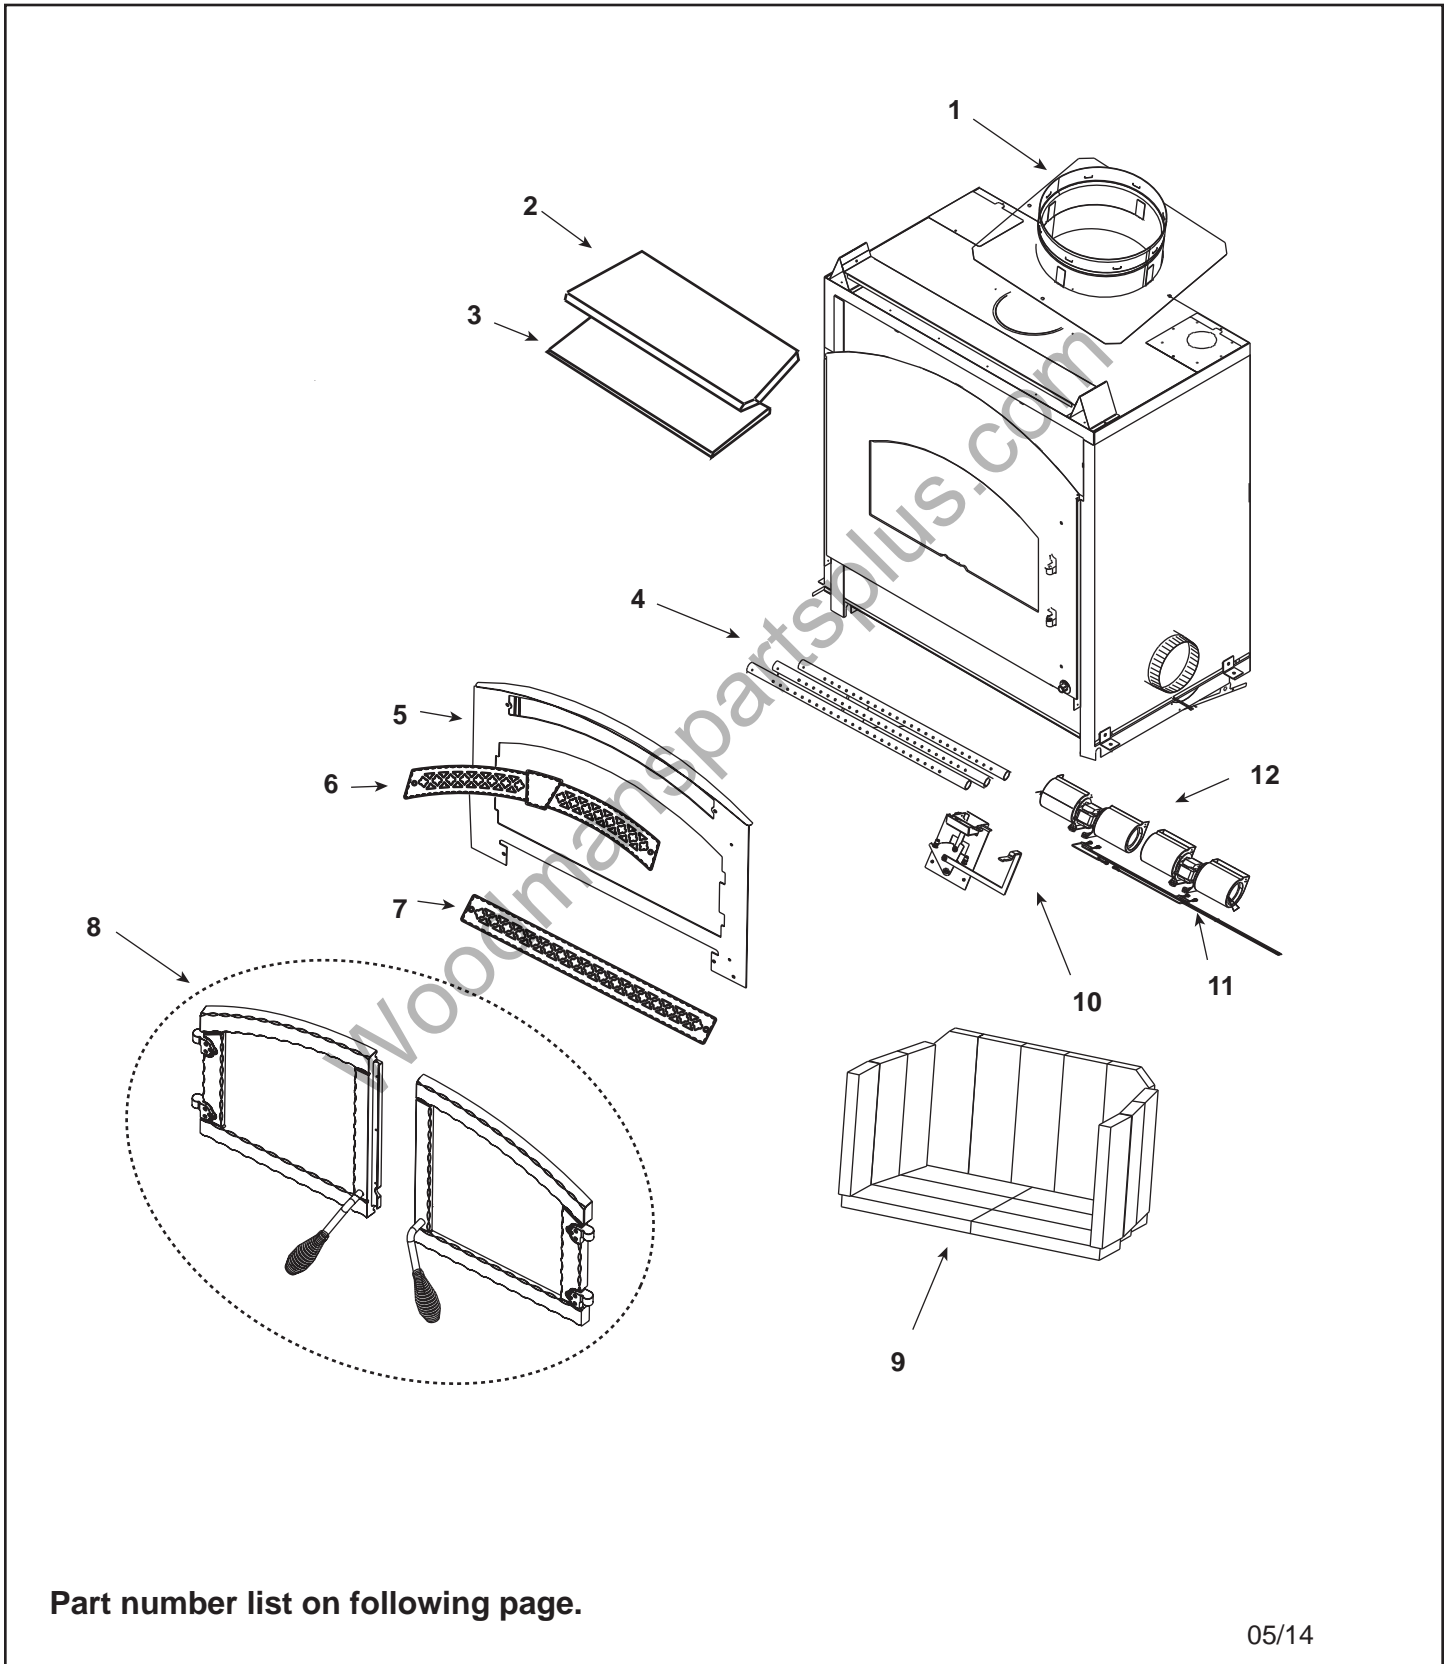

Northstar-BK, Black (Feb 2003-Active), Northstar-NT, Nickel (July 2004- Active)
Northstar-GD, Gold (May 2003 -Apr 2004), Northstar-GT, Gold Trim (July 2004-Sept 2007)

Part number list on following page.