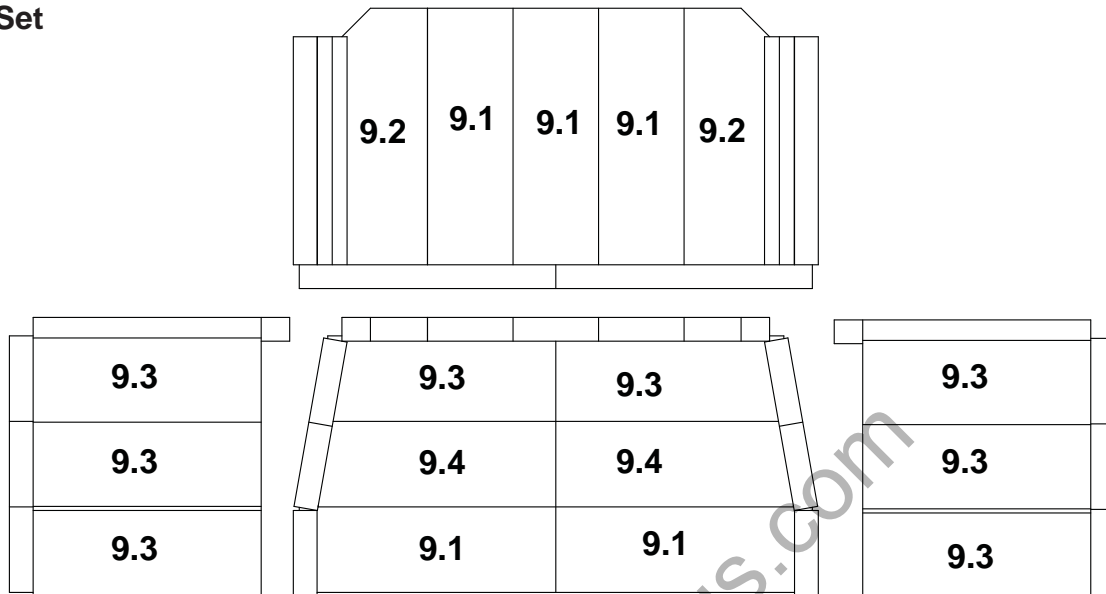

No one builds a better fire

Beginning Manufacturing Date: Mar 2002

Ending Manufacturing Date: Active

#9 Brick Set

IMPORTANT: THIS IS DATED INFORMATION. Parts must be ordered from a dealer or distributor. **Hearth and Home Technologies does not sell directly to consumers.** Provide model number and serial number when requesting service parts from your dealer or distributor.

Stocked at Depot

ITEM	DESCRIPTION	COMMENTS	PART NUMBER	
9	Brick Set		BRICK-480	
9.1	Brick, 13-1/4" x 4-1/2" x 1-1/4"	Qty 5 req	SRV7000-306	
9.2	Brick, 13-1/2" x 4-1/2" x 1-1/4", With 1-1/2" Chamfer	Qty 2 req	480-2270	
9.3	Brick, 12" x 4-1/2" x 1-1/4"	Qty 8 req	480-2280	
9.4	Brick 12-1/2" x 4-1/2" x 1-1/4"	Qty 2 req	480-2290	
10	Timer Assembly		SRV480-5150	Y
	Gasket, Timer		480-1240	
	Timer		SRV480-1940	Y
	Screw, 8-32 x 1/2"	Pkg of 25	220-0030/25	Y
	Washer	Pkg of 25	227-0080/25	Y
11	Wiring Harness		SRV480-0990	Y
12	Blower Assembly w/Bracket	Pre 0091535936	812-4900	Y
		Post 0091535936	SRV433-5890	Y