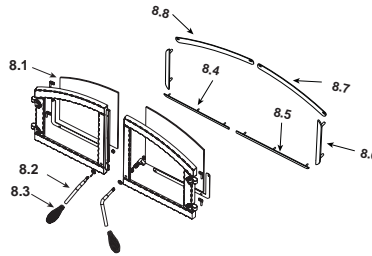

No one builds a better fire

Beginning Manufacturing Date: Mar 2002

Ending Manufacturing Date: Active

#8 Door Assembly

IMPORTANT: THIS IS DATED INFORMATION. Parts must be ordered from a dealer or distributor. **Hearth and Home Technologies does not sell directly to consumers.** Provide model number and serial number when requesting service parts from your dealer or distributor.

Stocked at Depot

ITEM	DESCRIPTION	COMMENTS	PART NUMBER	
8	Door Assembly, Black, (A whole neew door must be ordered to change the color of the trim	Pre 0071533828	480-5010	
		Post 0071533828	SRV480-5460	
	Door Assembly, Nickel, (A whole neew door must be ordered to change the color of the trim	Pre 0071533825	480-5330	
		Post 0071533825	SRV480-5480	
	Door Assembly, Gold, (A whole neew door must be ordered to change the color of the trim	Pre 0071533825	480-5270	
		Post 0071533825	N/A	
	Door Gasketing, 1/2 in.		SRV433DRGASKET	Y
	Gasket, Lytherm, 1/2 x 1/8, 4.	4.17 Ft	834-2590	
	Door Hinges, Right Hand	Pkg of 4	480-2110/4	Y
	Door Hinges, Left hand	Pkg of 4	480-2120/4	Y
	Screw, 8 x 32 x 3/8	Pkg of 40	225-0500/40	Y
	Washer, 3/8 SAE,	3 ea	832-0990	Y
8.1	Glass Assembly		480-5430	Y
	Glass Gasketing, 1/4 in	10 Ft	834-1460	Y
	Glass Frame Bottom		480-1450	
	Glass Frame Top		480-1440	
8.2	Handle Assembly		HANDLES-480	
	Includes 2 door handles, securing bracket, lock nut, latch cam key and cam latch			
	Cam Latch		32084	
	Cam Latch Key, 5/8 in		430-1151	
	Door Handle	Left	SRV480-0530	
		Right	SRV480-0520	
8.3	Spring Handle, 1/2" Gold	Pkg of 2	832-0620	Y
	Spring Handle, 1/2" Nickel	Pkg of 1	250-8330	Y
8.4	Door Trim Bottom, Left (Only use for damaged as a replacement for damaged parts)	Gold	480-1680	
		Nickel	480-1800	
8.5	Door Trim Bottom, Right (Only use for damaged as a replacement for damaged parts)	Gold	480-1670	
		Nickel	480-1790	
8.6	Door Trim Top, Left (Only use for damaged as a replacement for damaged parts)	Gold	480-1660	
		Nickel	480-1780	
8.7	Door Trim Top, Right (Only use for damaged as a replacement for damaged parts)	Gold	480-1650	
		Nickel	480-1770	
8.8	Door Trim Top, Side (Only use for damaged as a replacement for damaged parts)	Gold	480-1690	
		Nickel	480-1810	

Additional service part numbers on following page.